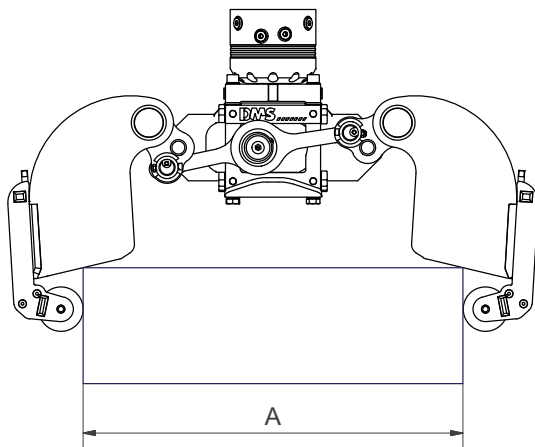

More grip through high frictional resistance

Optimum grabbing space

Carrier weight:

	1-2t	2-3,5t	3,5-6t	6-9t
Typ:	SG2030	GL2035 GL3535(P) SG3535	GL3540(P) GL6040(P) SG3540 SG6040	GL9050(P) SG9050
A in mm:	600	750	980	1500
Number:	3	3	3	4
Lifting capacity [kg]:	200	350	600	900

// Your local dealer:

© DMS Technologie GmbH

Imprint:
Steinbacher Str. 62
64658 Fürth - Germany

MADE IN GERMANY

Telephone +496253 / 806021-0
Fax +496253 / 806021-29

The offer is only available while stocks last. Errors, modifications and misprint reserved.

Email info@dms-tec.de
Web www.dms-tec.de